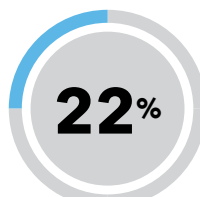

University of Michigan*
University of North Carolina, Charlotte
University of Notre Dame
University of Pennsylvania
University of South Carolina
University of St. Thomas*
University of Toledo
University of Toronto*
University of Washington*
Valparaiso University*
Vanderbilt University
Villanova University*
Virginia Commonwealth University
Wake Forest University
Washington University in St. Louis*
Western Michigan University
Westmont College
Wheaton College IL*
Whitman College
Whitworth University
Xavier University*

CLASS OF 2017 (n=218)

WHERE THEY ARE NOW:

4 Year College	78%
2 Year College / Career Ed.	17%
Gap Year	3%
Employed	1%
Military	1%

Since 1920

HOME OF THE EAGLES

CEEB CODE: 231-695

TOM DEJONGE
Superintendent

RANDY MORRIS, ED.D.
Principal

MARTIN GRASMEYER
Director of Counseling
mgrasmeyer@grcs.org / 616.574.5653

NICK DEKOSTER
Counselor
ndekoster@grcs.org / 616.574.5516

RENÉE HARTMAN
Counselor
rhartman@grcs.org / 616.574.5654

RACHEL H. MULDER
International Student Program Co-Director
rhmulder@grcs.org / 616.574.5621

JOELLE WILLIAMS
International Student Program Co-Director
jwilliams@grcs.org / 616.574.5652

DEB DEMAGD
Registrar
ddemaagd@grcs.org / 616.574.5554

JANA HOGLUND
Director of Admissions
jhoglund@grcs.org / 616.574.5605

COUNSELING DEPARTMENT
616.574.5650
counselors.grcs.org

GRAND RAPIDS
CHRISTIAN HIGH SCHOOL

2300 PLYMOUTH AVE SE
GRAND RAPIDS, MI 49506

616.574.5500 (phone) | 616-574-5510 (fax)

grcs.org