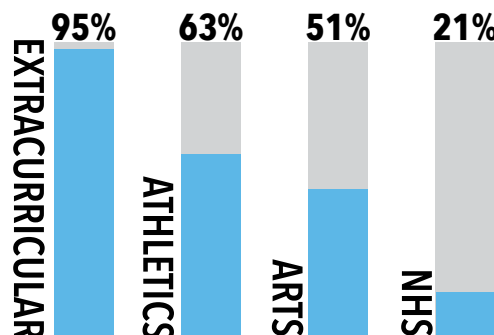

### GIRLS MITCA STATE CHAMPS

Every year an average of 40 students attend Grand Rapids Christian High School as part of the International Student Program, representing an average of 8 different countries.

### STUDENT INVOLVEMENT