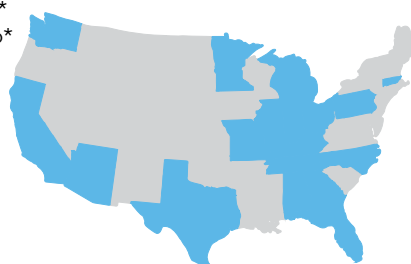

University of Michigan*
University of North Carolina, Charlotte
University of Notre Dame
University of Pennsylvania
University of South Carolina
University of St. Thomas*
University of Toledo
University of Toronto*
University of Washington*
Valparaiso University*
Vanderbilt University
Villanova University*
Virginia Commonwealth University
Wake Forest University
Washington University in St. Louis*
Western Michigan University
Westmont College
Wheaton College IL*
Whitman College
Whitworth University
Xavier University*

CLASS OF 2017 (n=218)

WHERE THEY ARE NOW:

4 Year College	78%
2 Year College / Career Ed.	17%
Gap Year	3%
Employed	1%
Military	1%

Since 1920

HOME OF THE EAGLES

CEEB CODE: 231-695

TOM DEJONGE
Superintendent

RANDY MORRIS, ED.D.
Principal

MARTIN GRASMEYER
Director of Counseling
mgrasmeyer@grcs.org / 616.574.5653

NICK DEKOSTER
Counselor
ndekoster@grcs.org / 616.574.5516

RENÉE HARTMAN
Counselor
rhartman@grcs.org / 616.574.5654

RACHEL H. MULDER
International Student Program Co-Director
rhmulder@grcs.org / 616.574.5621

JOELLE WILLIAMS
International Student Program Co-Director
jwilliams@grcs.org / 616.574.5652

DEB DEMAGD
Registrar
ddemaagd@grcs.org / 616.574.5554

JANA HOGLUND
Director of Admissions
jhoglund@grcs.org / 616.574.5605

COUNSELING DEPARTMENT
616.574.5650
counselors.grcs.org

GRAND RAPIDS
CHRISTIAN HIGH SCHOOL

2300 PLYMOUTH AVE SE
GRAND RAPIDS, MI 49506

616.574.5500 (phone) | 616-574-5510 (fax)

grcs.org