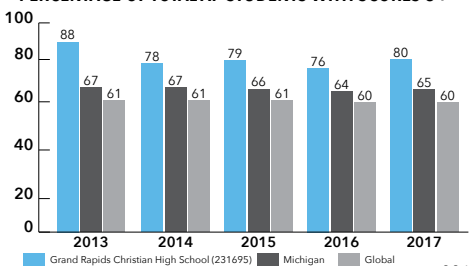

GRAND RAPIDS CHRISTIAN HIGH SCHOOL

2017-2018 SCHOOL PROFILE

Preparing students to be effective servants of Christ in contemporary society.

At Grand Rapids Christian Schools, we believe that both Christian perspective and academic excellence go hand in hand. Here, one doesn't exist without the other. And together, they help form and transform every student.

Grand Rapids Christian High School has been accredited since 1925 by AdvancED and is the largest member of Christian Schools International (CSI). Our Educational Support Services (ESS) programs are also fully endorsed by the Christian Learning Center Network.

Grand Rapids Christian High School is a proud participant in the Van Anel Education Institute.

GRADUATION REQUIREMENTS

Bible /Theology	2 credits
English	4 credits
Mathematics	4 credits
Physical Education / Health	1 credit
Science	3 credits
Social Studies	3 credits
Visual, Performing & Applied Arts	1 credit
World Language	2 credits
Additional Courses	4 credits
TOTAL	24

Note: 1 credit = 1 year / 0.5 credit = semester.
Students must also complete a *Winterim* requirement each year.

AP COURSES

Biology	Micro Economics
Chemistry	Macro Economics
Calculus A/B	Physics C
Computer Science	Psychology
English Language	Statistics
English Literature	US Government
European History	US History

PERCENTAGE OF TOTAL AP STUDENTS WITH SCORES 3+